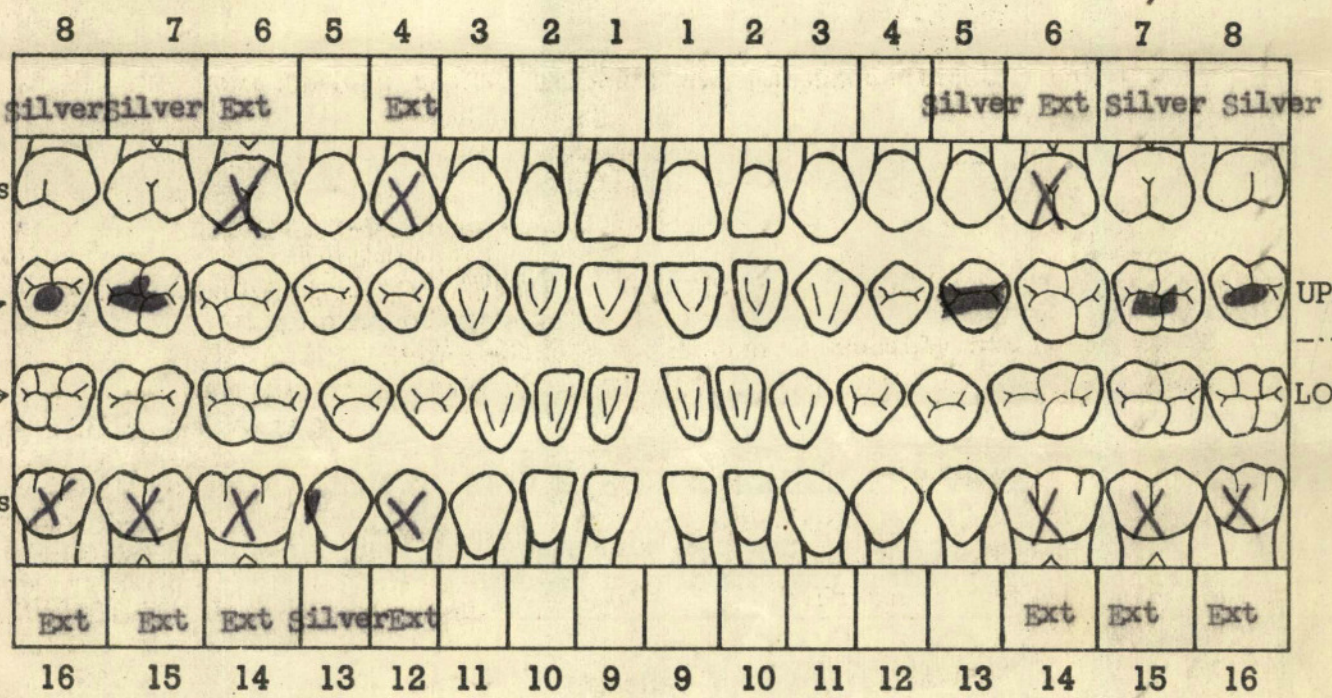

Right

Left

This dental chart is very important and should be filled in with great care. There are 32 teeth to be accounted for, as shown by the numbers on the chart. Beginning at the middle line in both upper and lower jaws, the teeth are arranged symmetrically on either side and classed as incisors (cutting teeth), cuspids or canines (tearing teeth), bicuspids (chewing teeth), and molars (principal chewing teeth). An examination should be made and findings charted to cover the following basic conditions: Lost teeth, crowned teeth, bridge work, fillings, caries (cavities of decay), dentures (plates), and any deformity of jaws found. See reverse side for illustrations.

MISSING TEETH... All teeth missing through previous extraction (not those fractured or displaced by recent wounds) should be "X" 'd out and labeled, thus :

CROWNED TEETH... Block in solid the crown of tooth (label gold, porcelain, Silver or gold and porcelain), thus :

BRIDGE WORK... Block in solid the crown of tooth (label gold bridge, gold and porcelain bridge), thus :

FILLINGS... Draw filling on tooth as accurately as possible (block in and label gold, silver, cement), thus :

CARIES (CAVITIES)... Outline location and size cavity, shade in thus :

DENTURES (PLATES)... Draw diagram of relative size and shape of plate, block in teeth attached and indicate retaining clasps on natural teeth with the word "clasp."