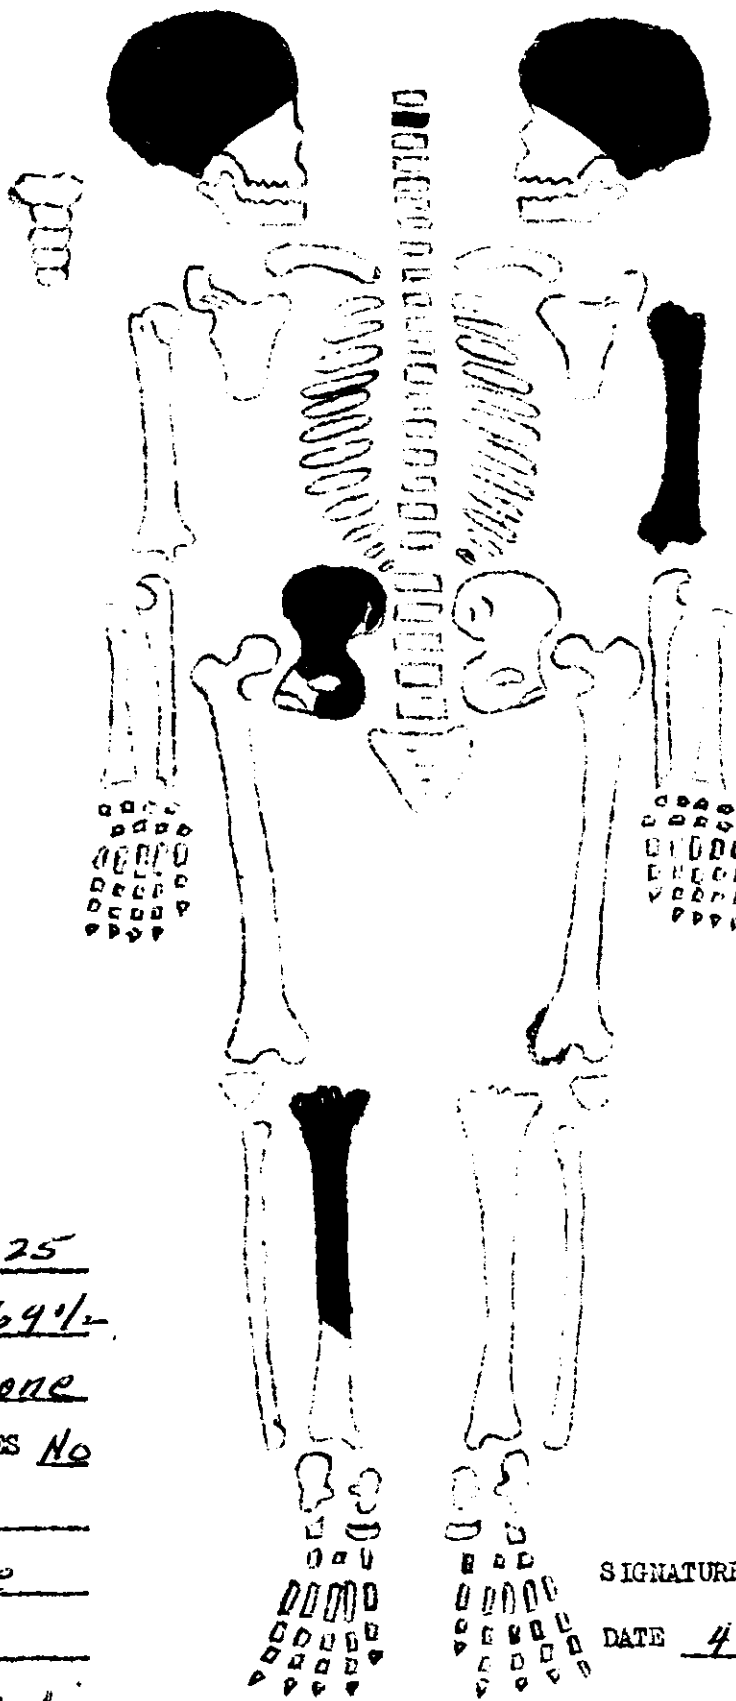

SKELETAL CHART

(BLACK OUT PARTS OF BODY PRESENT)

SR 1020
A B
Heerstrasse
VIII - B - 27
Doberitz
1 - 8 - 10
Now 614 5074

NOTE:
BLACKED
OUT
PORTIONS
ARE
PRESENT

HUMERUS 34.5

ULNA _____ CM

RADIUS _____ CM

FEMUR _____ CM

TIBIA _____ CM

FIBULA _____ CM

EST. AGE 22-25

EST. HEIGHT 69 1/2

COLOR HAIR None

HEALED FRACTURES No

FLESH None

BURNED No