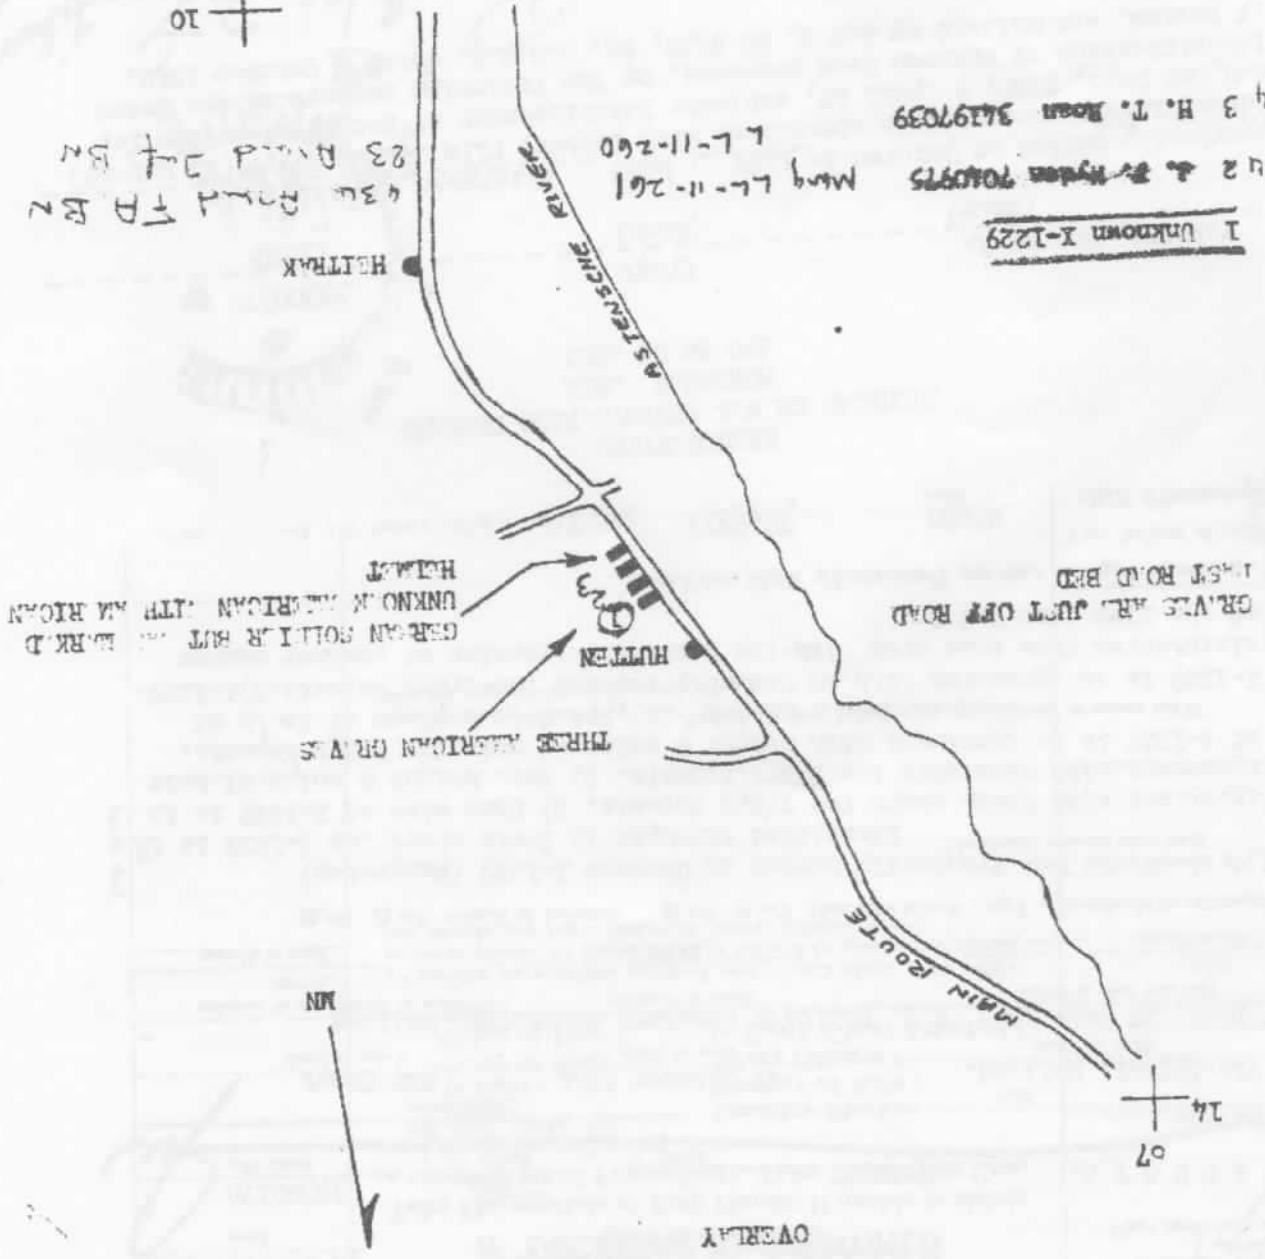

RFP: ASTEN (HOLLAND)
1:25,000
WESTERN HALF
SHEET 27 N.W.

RHD COORD
687-120

I Unknown X-1229
Search 2 & 3 by Hutton 7040975
May L.L.-11-261
L.L.-11-260
9 Oct 43 H. T. Room 34197039

OVERLAY