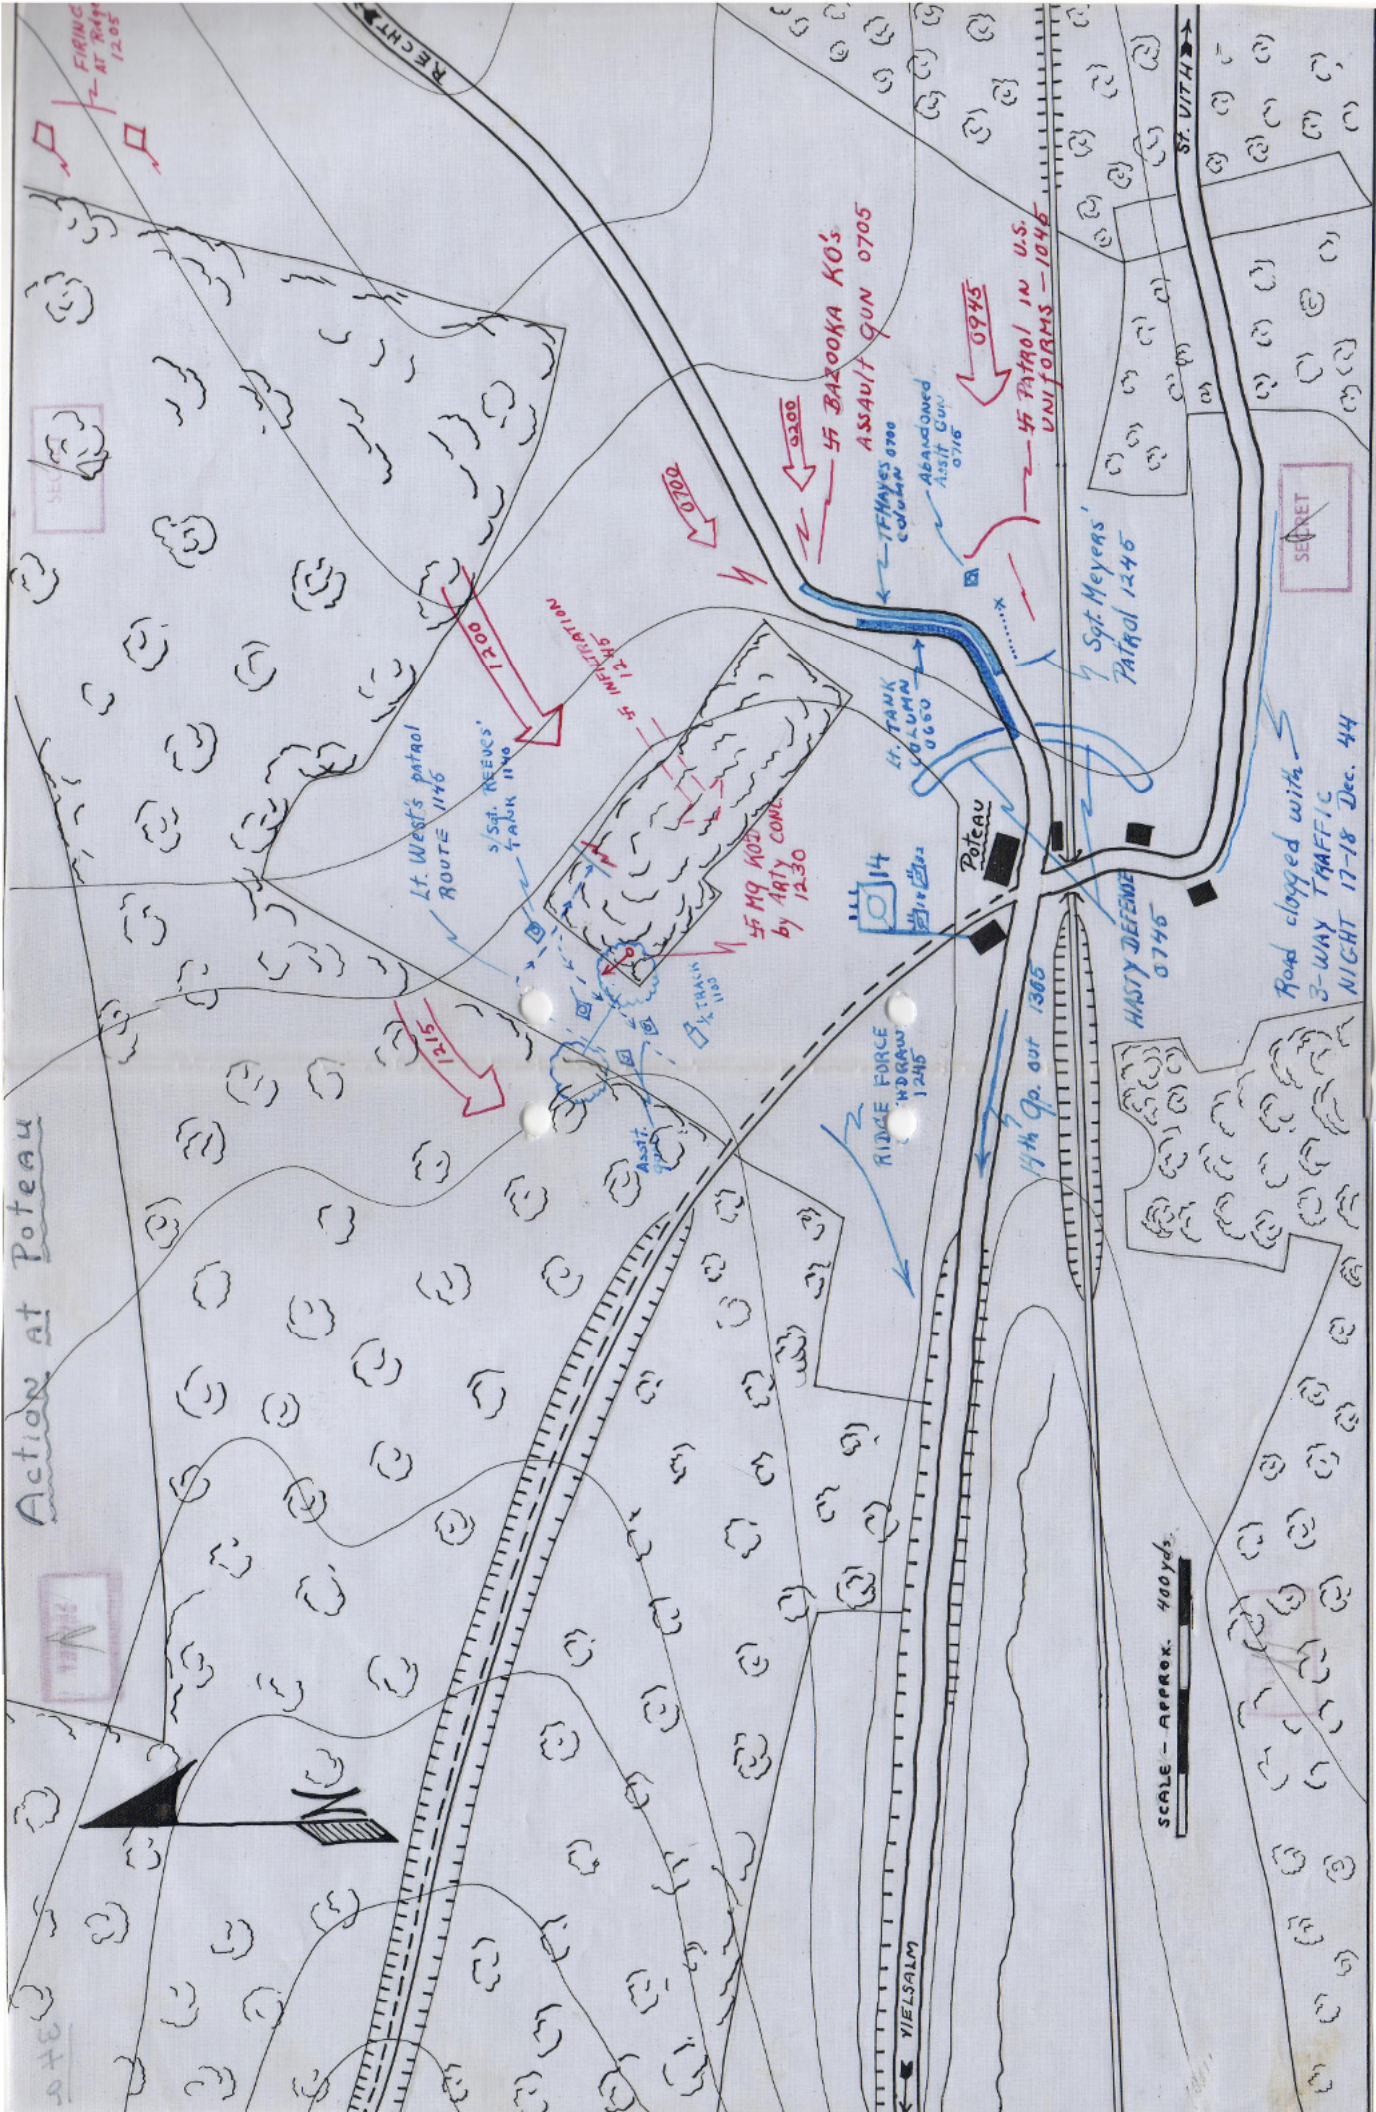

14TH CAVALRY GROUP  
Ardennes counterattack  
(16 - 28 Dec 1944)

Extremely comprehensive coverage of the defensive fighting of cavalry troops in rugged, wooded terrain against strong enemy attacking forces that effect a breakthrough. Coverage is carried to individual combat level as detailed descriptions of fighting in strenuous winter conditions are given. Successful and unsuccessful operation outlined in the narrative by historical officer and the supporting interviews.

Copious collection of overlays, sketches, photographs and statistical reports are included as supporting material.

Short narratives                      By historical Officer totaling 77 pages.

	<u>Interviews</u>	<u>Pages</u>
14th Cav Gp	Ex O, Chaplain & others	22
Hq Trp 14th Cav Gp	Group Interview	19
18th Rcn Sq(MECZ)	CO and others	15
Trp A 18th Rcn Sq	Radio Operator and others	18
Trp B 18th Rcn Sq	Group Interview	14
Trp C 18th Rcn Sq	Group Interview	11
1st Plat Trp C 18th Sq	Group Interview	13
2nd Plat Trp C 18th Sq	Group Interview	14
Trp E 18th Cav Sq	Group Interview	23
Co F 18th Cav Sq	Group Interview	22
32nd Cav Rcn Sq	Group Interview	21
32nd Cav Rcn Sq	Group Interview	3
Provisional A Trp(14th)	Group Interview	9
Trp A 32nd Cav Sq	Group Interview	9
Trp B 32nd Cav Sq	Group Interview	21
Trp C 32nd Cav Sq	Group Interview	31
Trp E 32nd Cav Sq	Group Interview	24
Trp F 32nd Cav Sq	Group Interview	22

# Action at Poteau

Sketch "F" 11

VIELSALM  
 WITHDRAWAL  
 IE "NAVAHO"

1/50,000 Sheet 93  
 "Vielsalm" - France & Belgium

Last Bridge  
 Blown 23/1445  
 Dec. 44.

420

## A Troop - 18th Cav. Sqdn. 16-18 Dec 1944

Approx Scale - 1/100,000

J.T.S.

SECRET

Sketch "E"  
 PHASE III  
 Withdrawal

Fortified Goose Egg

1/100,000 GS65-4416  
 Sheet Nos. - 138  
 MARCHÉ - TRIER - BONN

SECRET