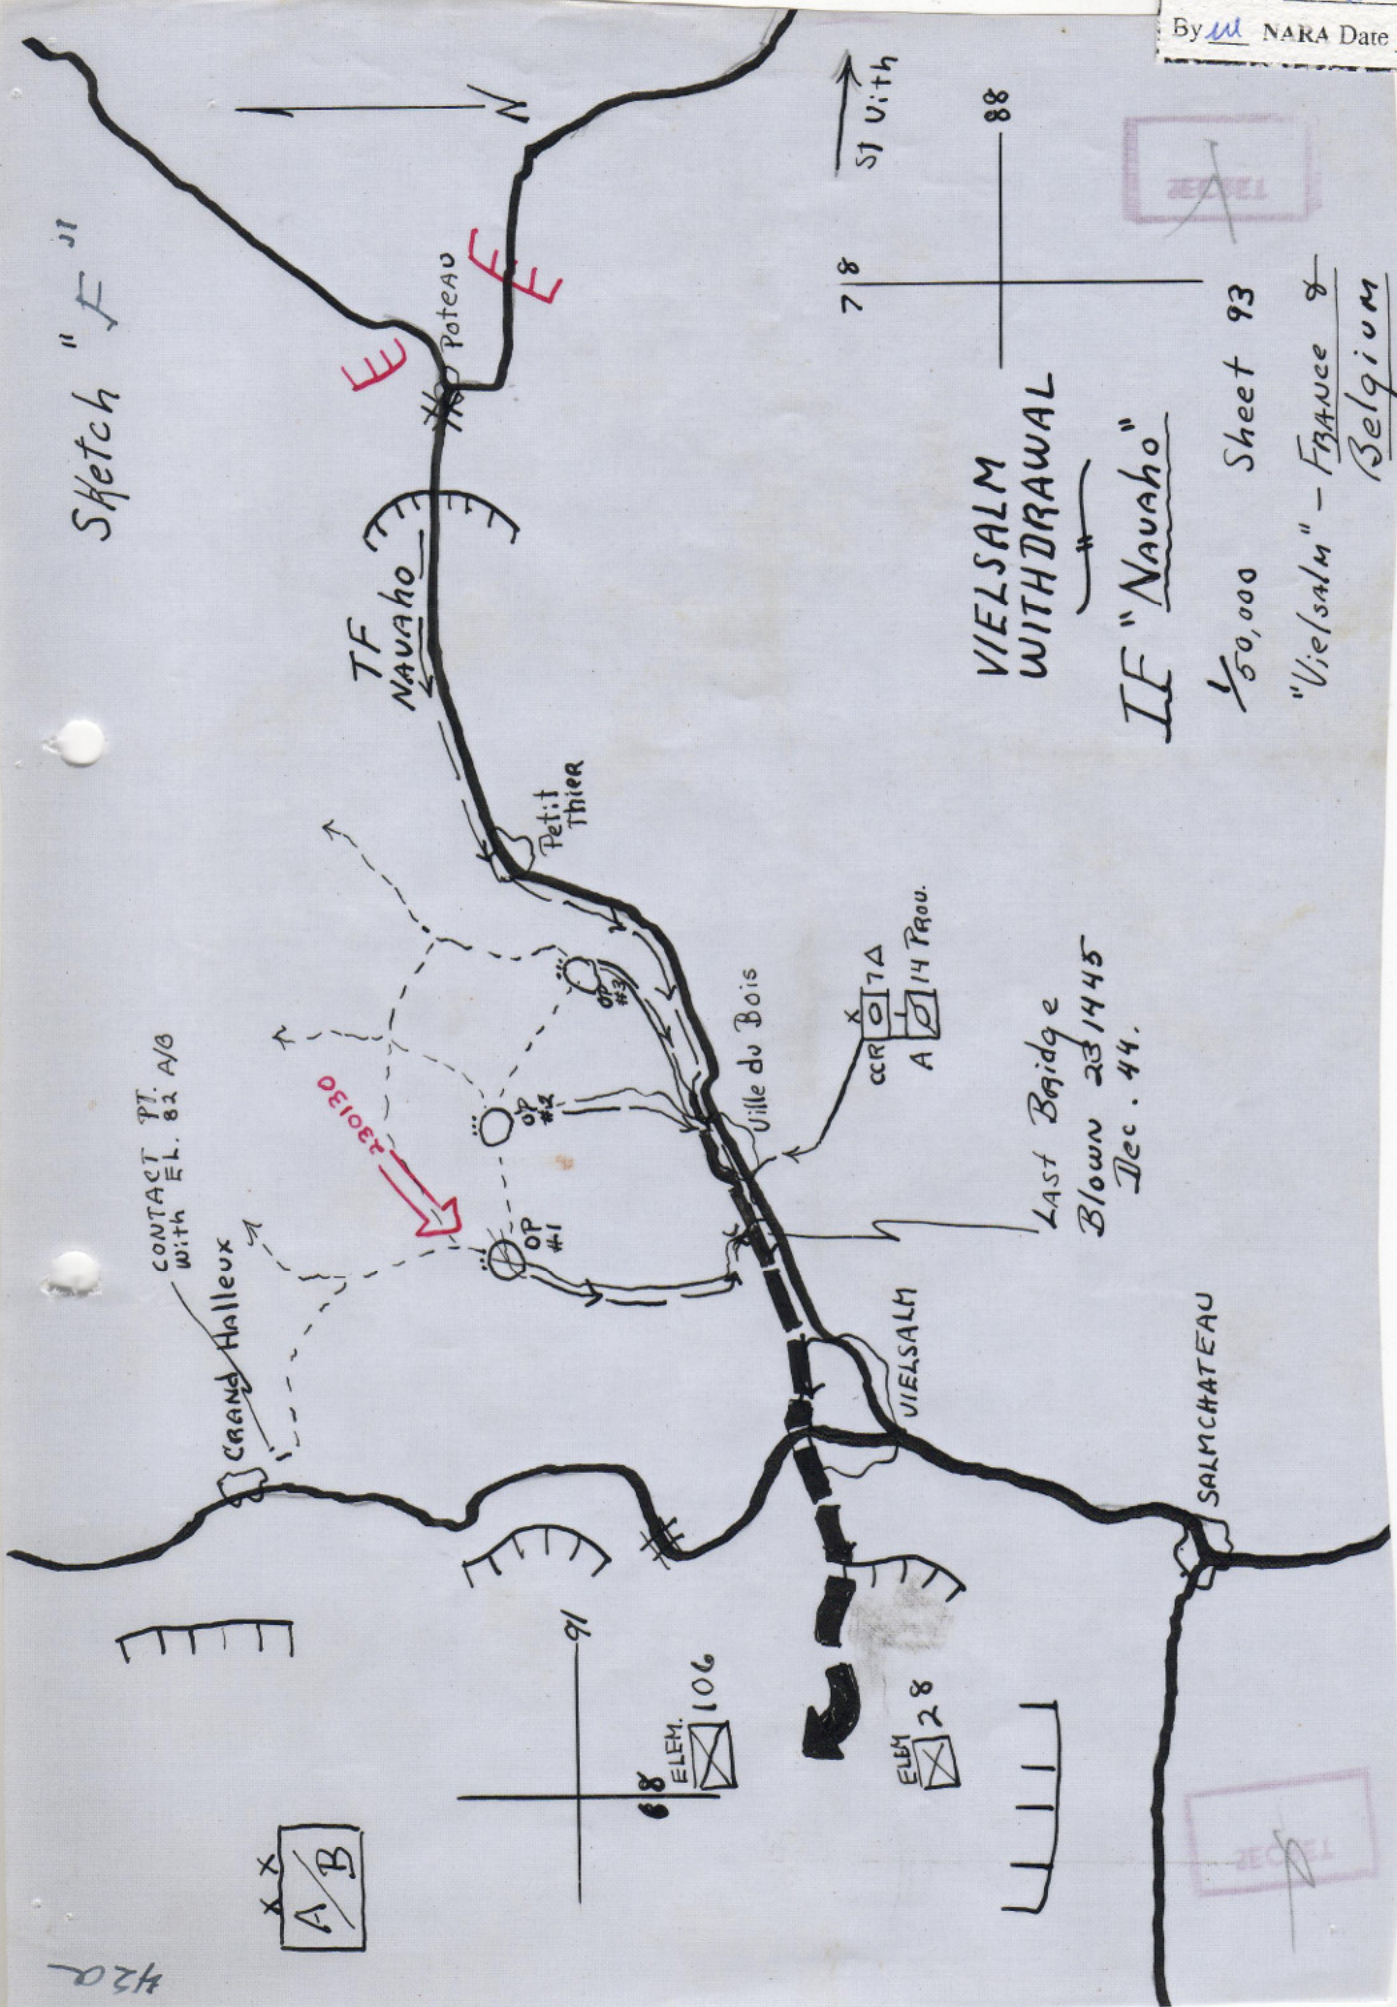

Sketch "F" 11

VIELSALM
WITHDRAWAL
IE "NAVAHO"

1/50,000 Sheet 93
"Vielsalm" - France & Belgium

Last Bridge
Blown 23/1445
Dec. 44.

420