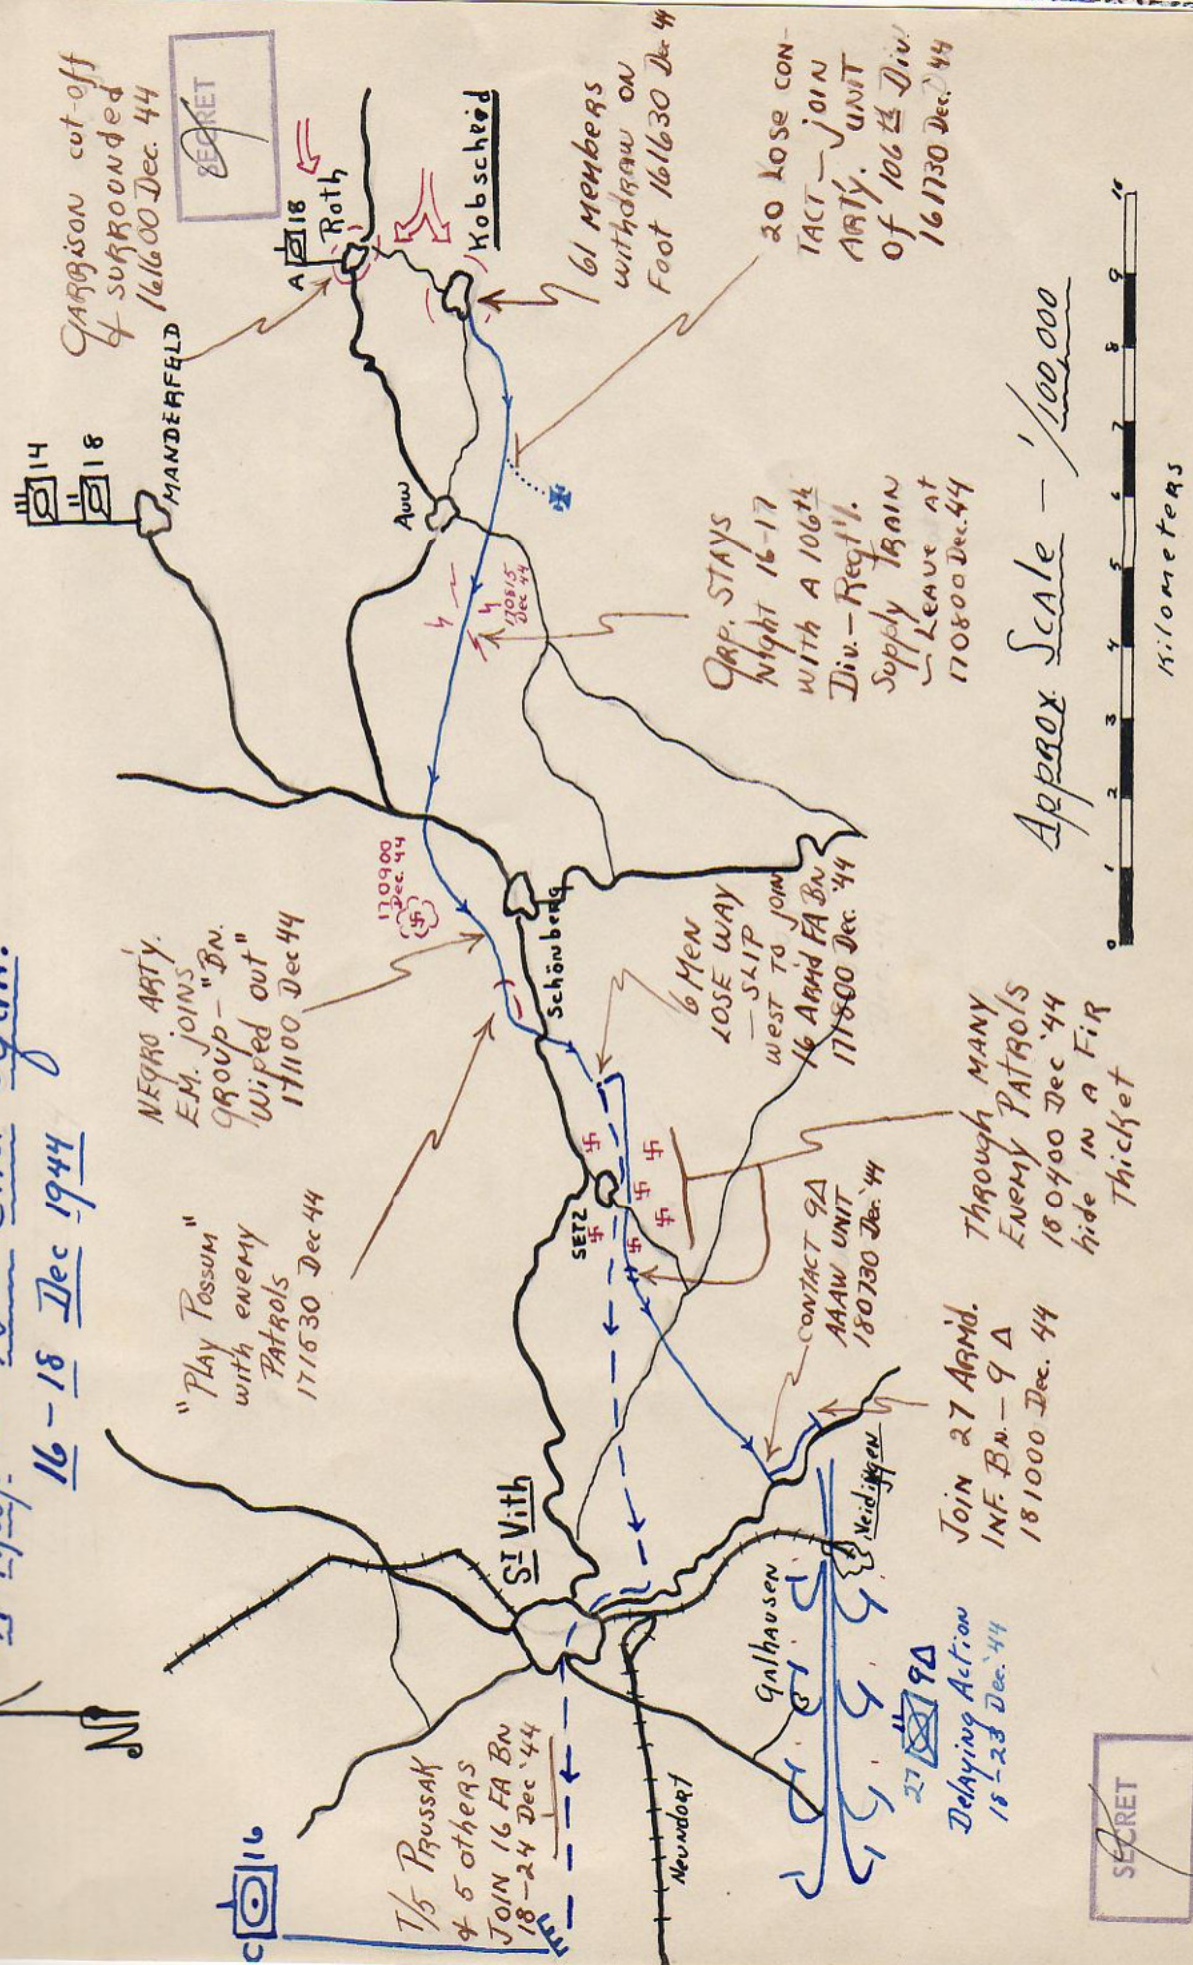

INFILTRATION ESCAPE

A Troop - 18th Cav. Sqdn. 16-18 Dec 1944