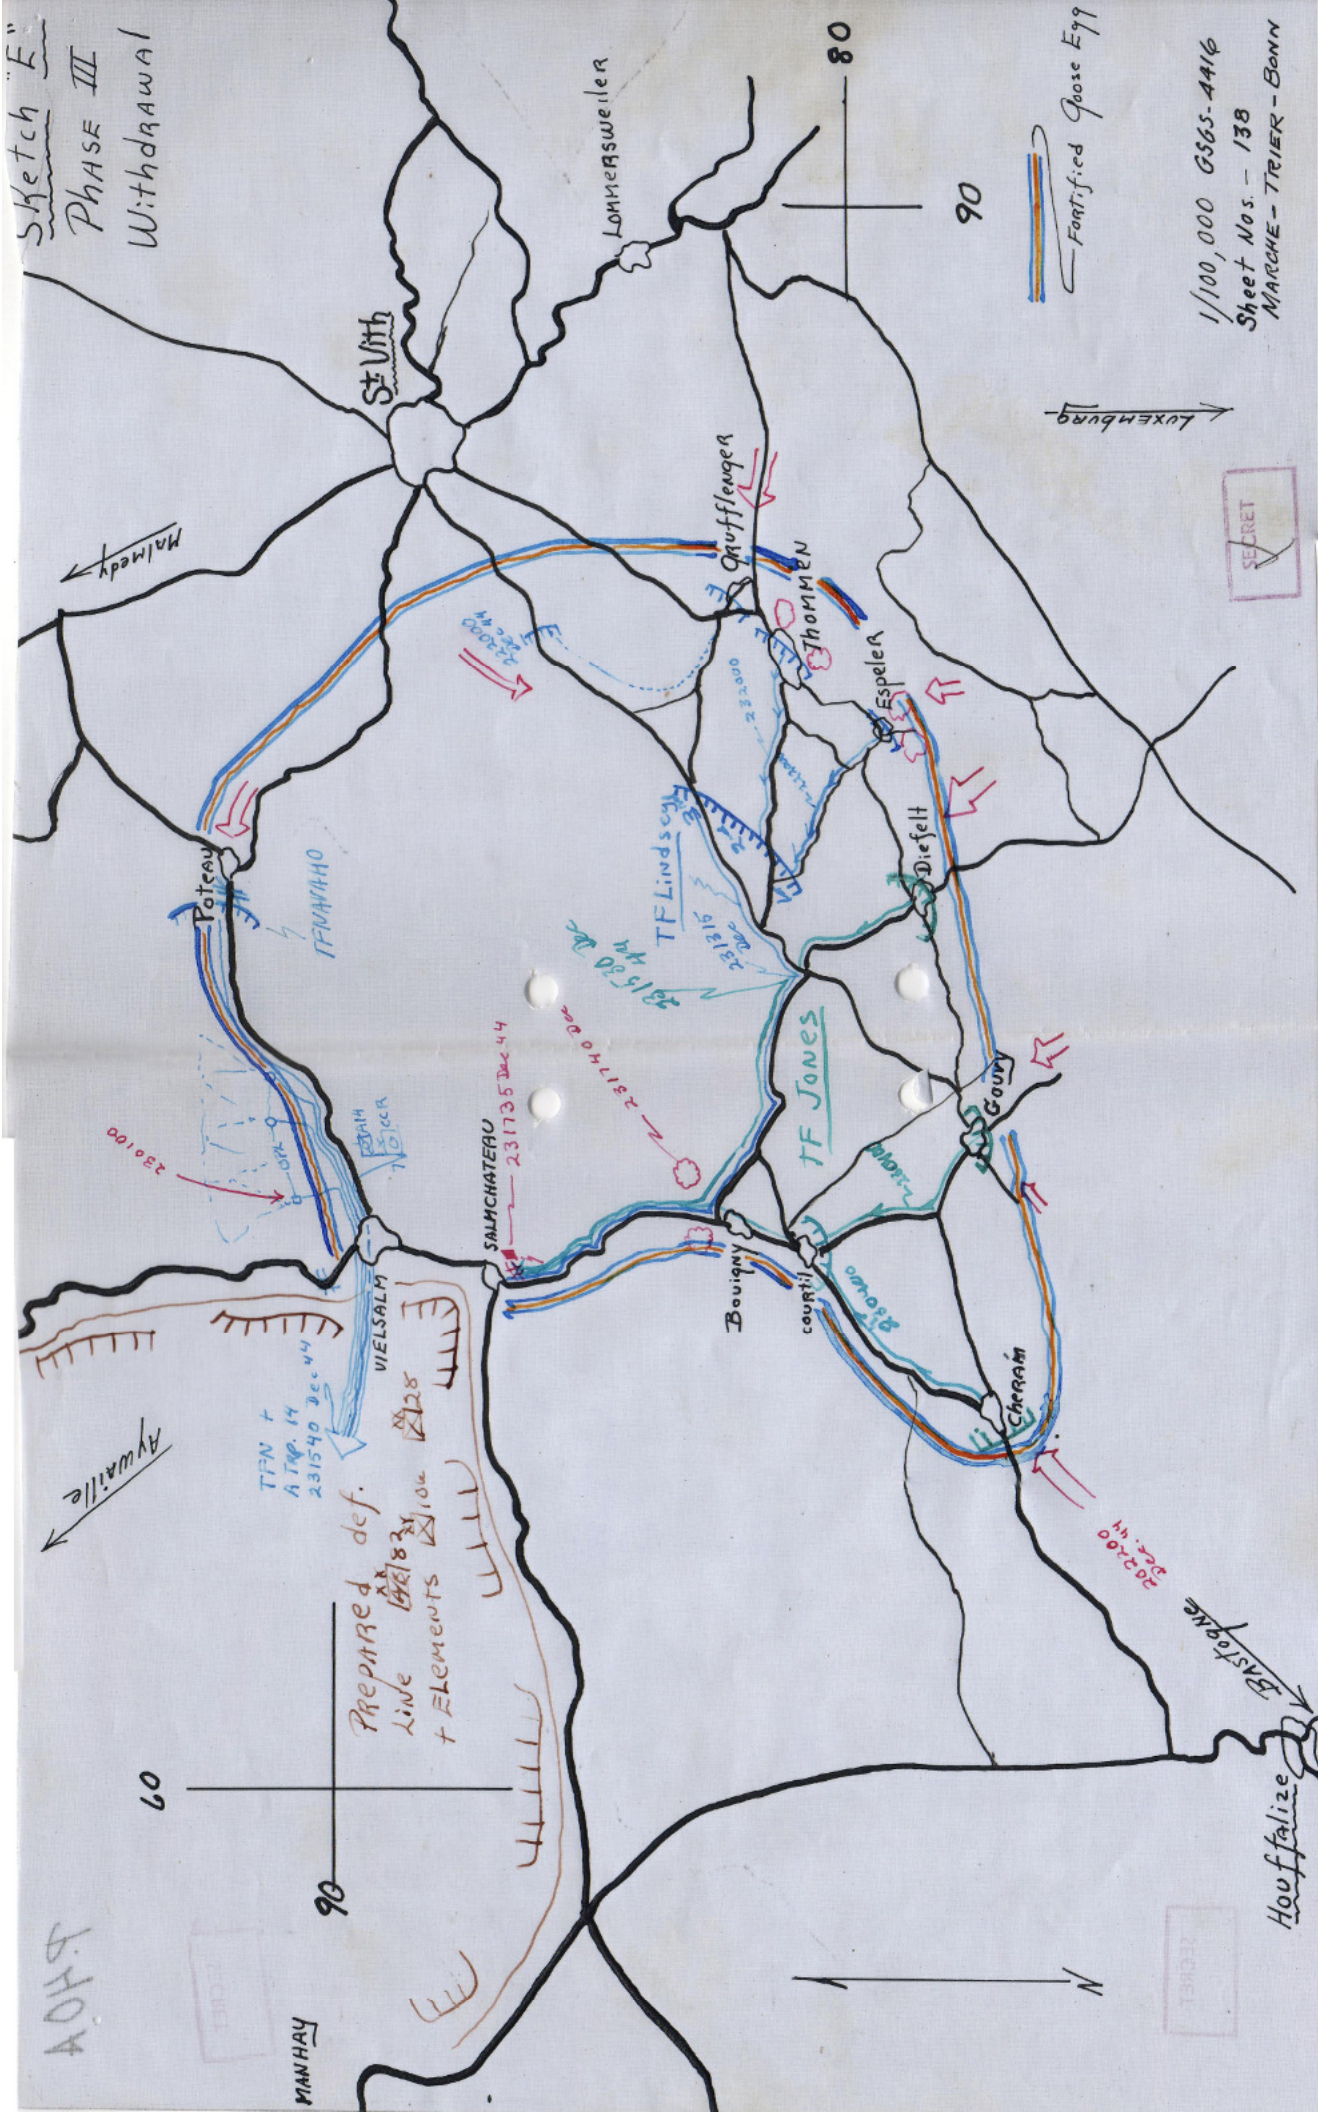

## A Troop - 18th Cav. Sqdn. 16-18 Dec 1944

Approx Scale - 1/100,000

J.T.S.

SECRET

Sketch "E"  
 PHASE III  
 Withdrawal

Fortified Goose Egg

1/100,000 GS65-4416  
 Sheet Nos. - 138  
 MARCHÉ - TRIER - BONN

SECRET