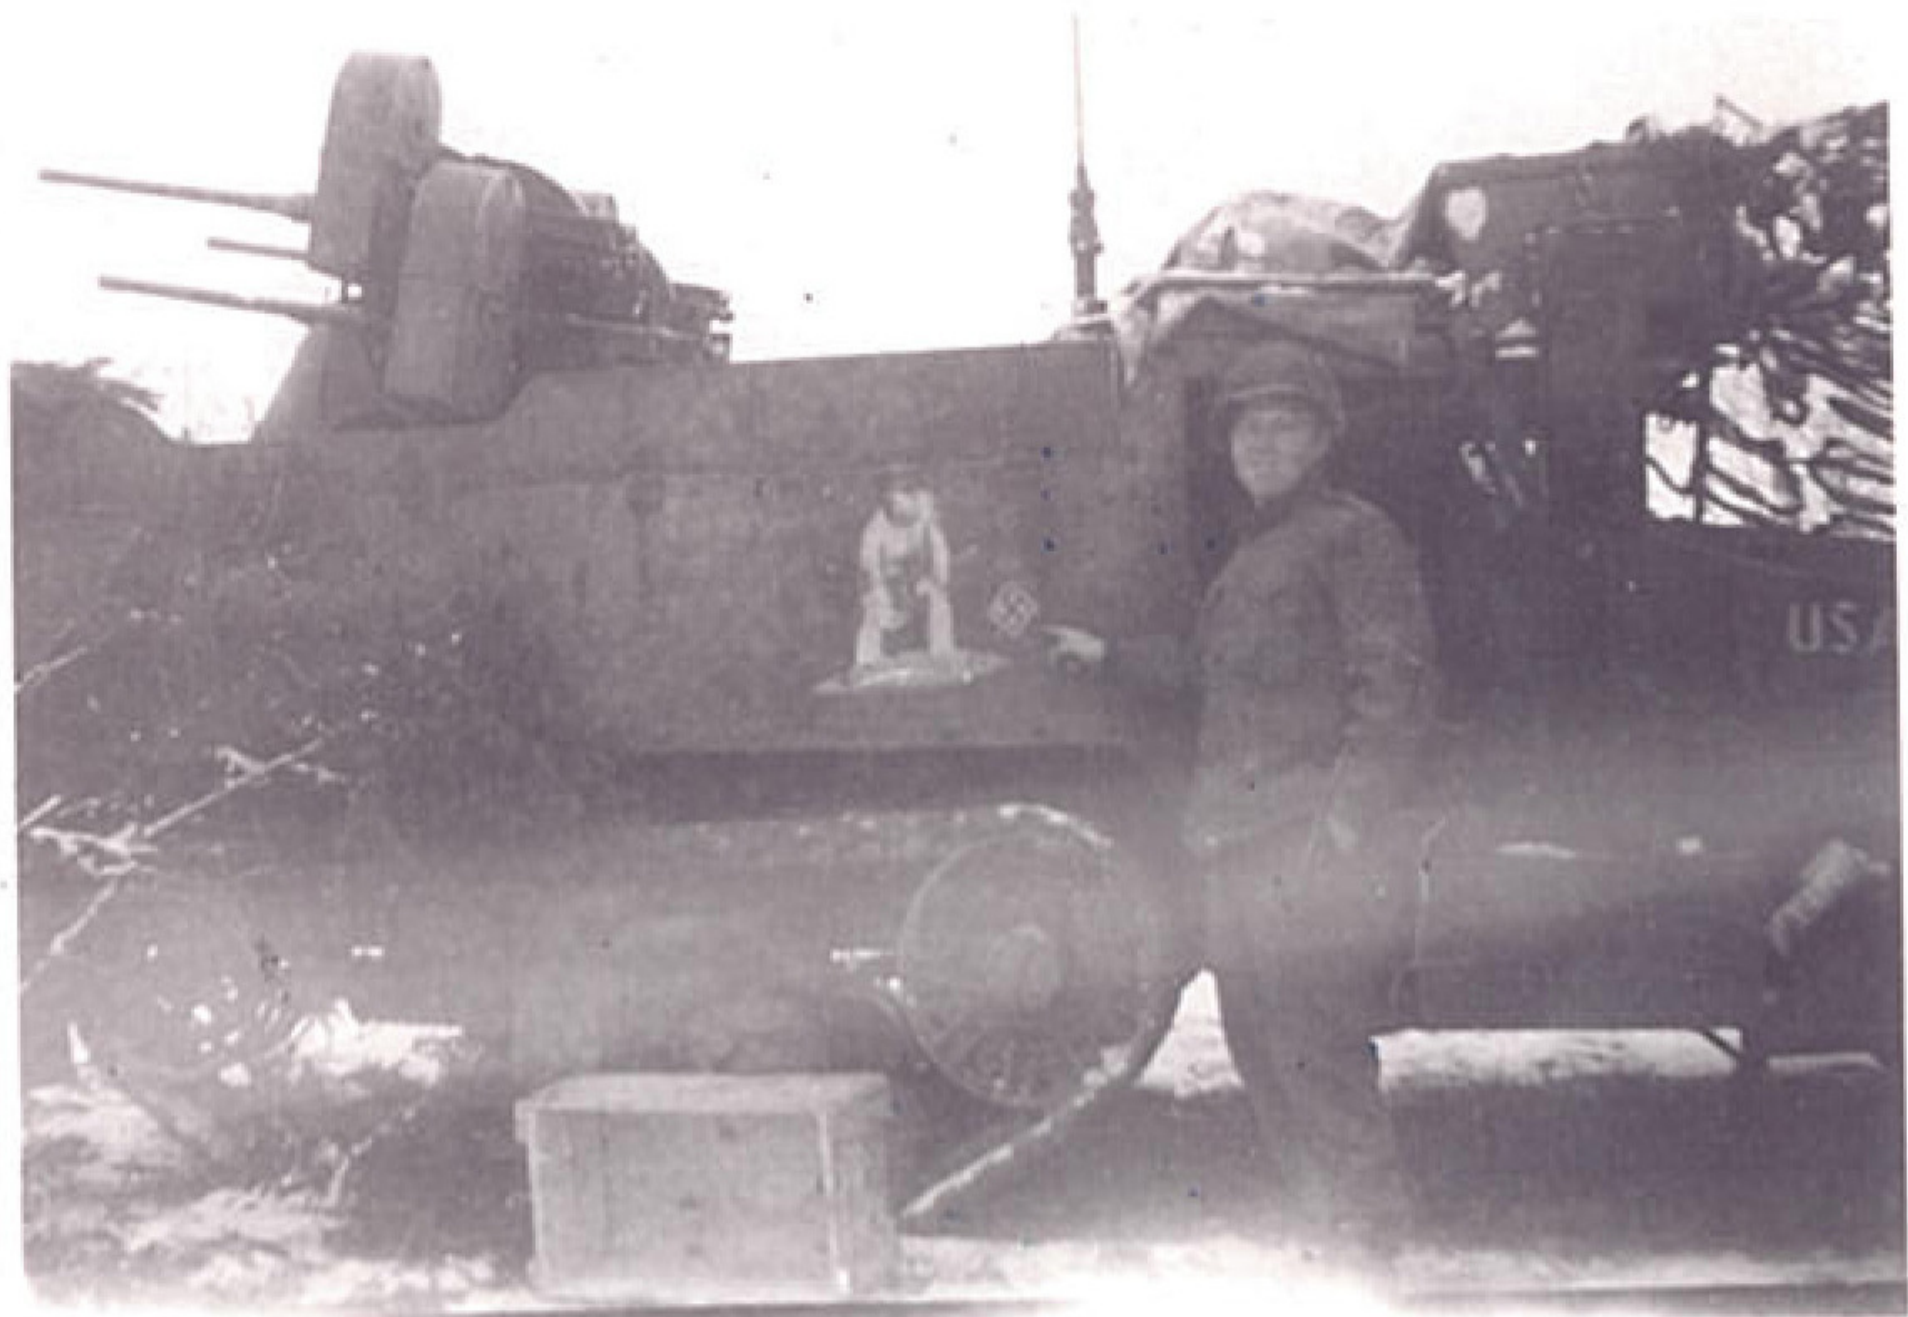

Velox

Velox

On the Rhine R.

A horse on the
right, was hit
in which Mahoney
was killed,

0280

Bronx - N.Y.

On a drunk for
3 days, after his
best buddy got
killed from a
German rebel,
a very good friend
of mine too

Ed. O'Mahoney

KILL E.O. 3/45 MASS.

Battle of F-lack
Hill, on the
Rhine River in
Demagen^{ex}
bombing.

Protected Bridge
Head. Heavy
Shelling and
also Dive Bombing

Mar. 11-1940
TIME 1.15 A.M.

73

My gun section was
right next to this track.
Sgt. Timmons - Indiana
Malone - Ohio
Sgt. Redfof - Ohio.