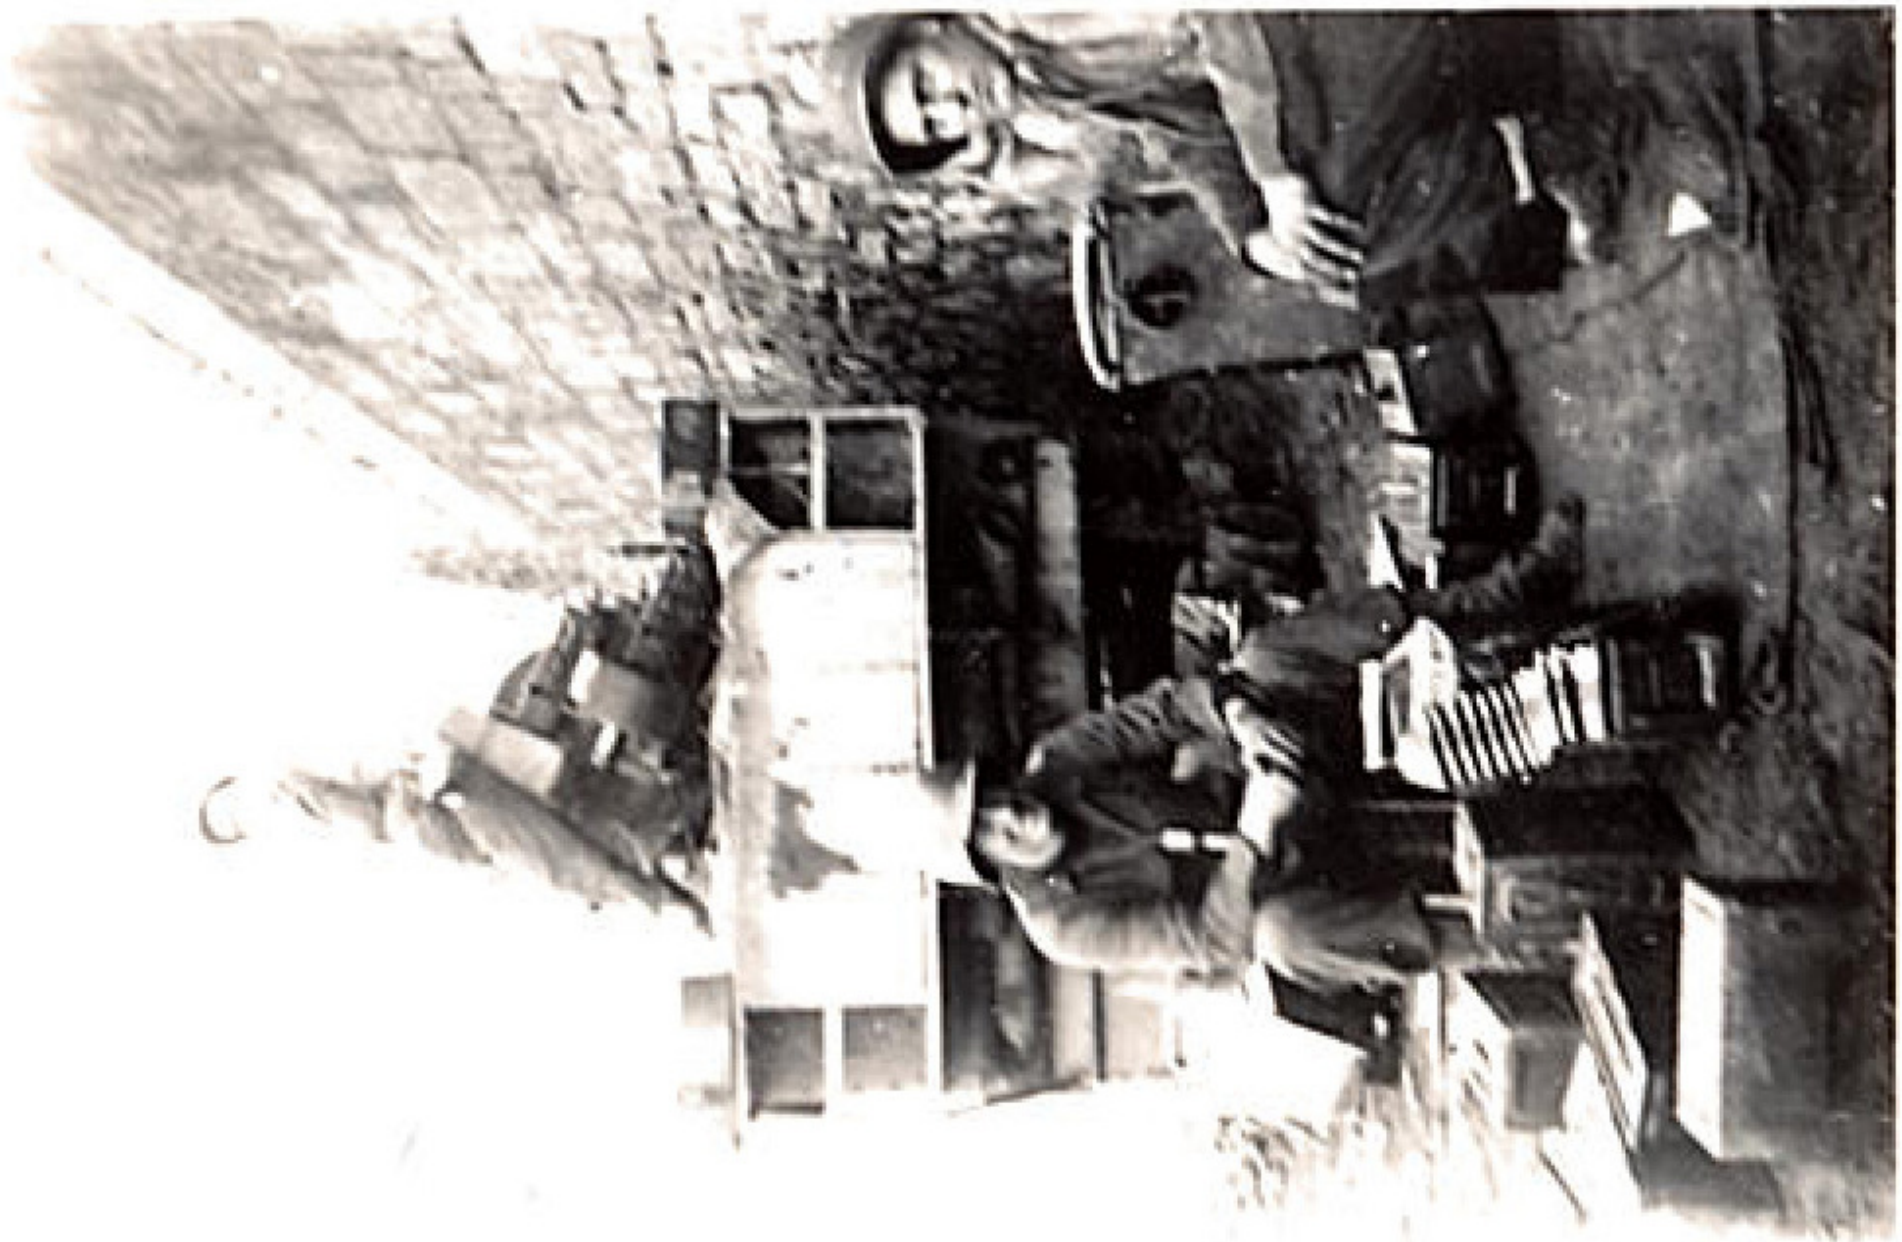

Ed. O'Mahoney

KILL E.O. 3/45 MASS.

Battle of F-lack
Hill, on the
Rhine River in
Demagen^{ex}
bombing.

Protected Bridge
Head. Heavy
Shelling and
also Dive Bombing

Mar. 11-1940
TIME 1.15 A.M.

73

My gun section was
right next to this track.
Sgt. Timmons - Indiana
Malone - Ohio
Sgt. Redfof - Ohio.