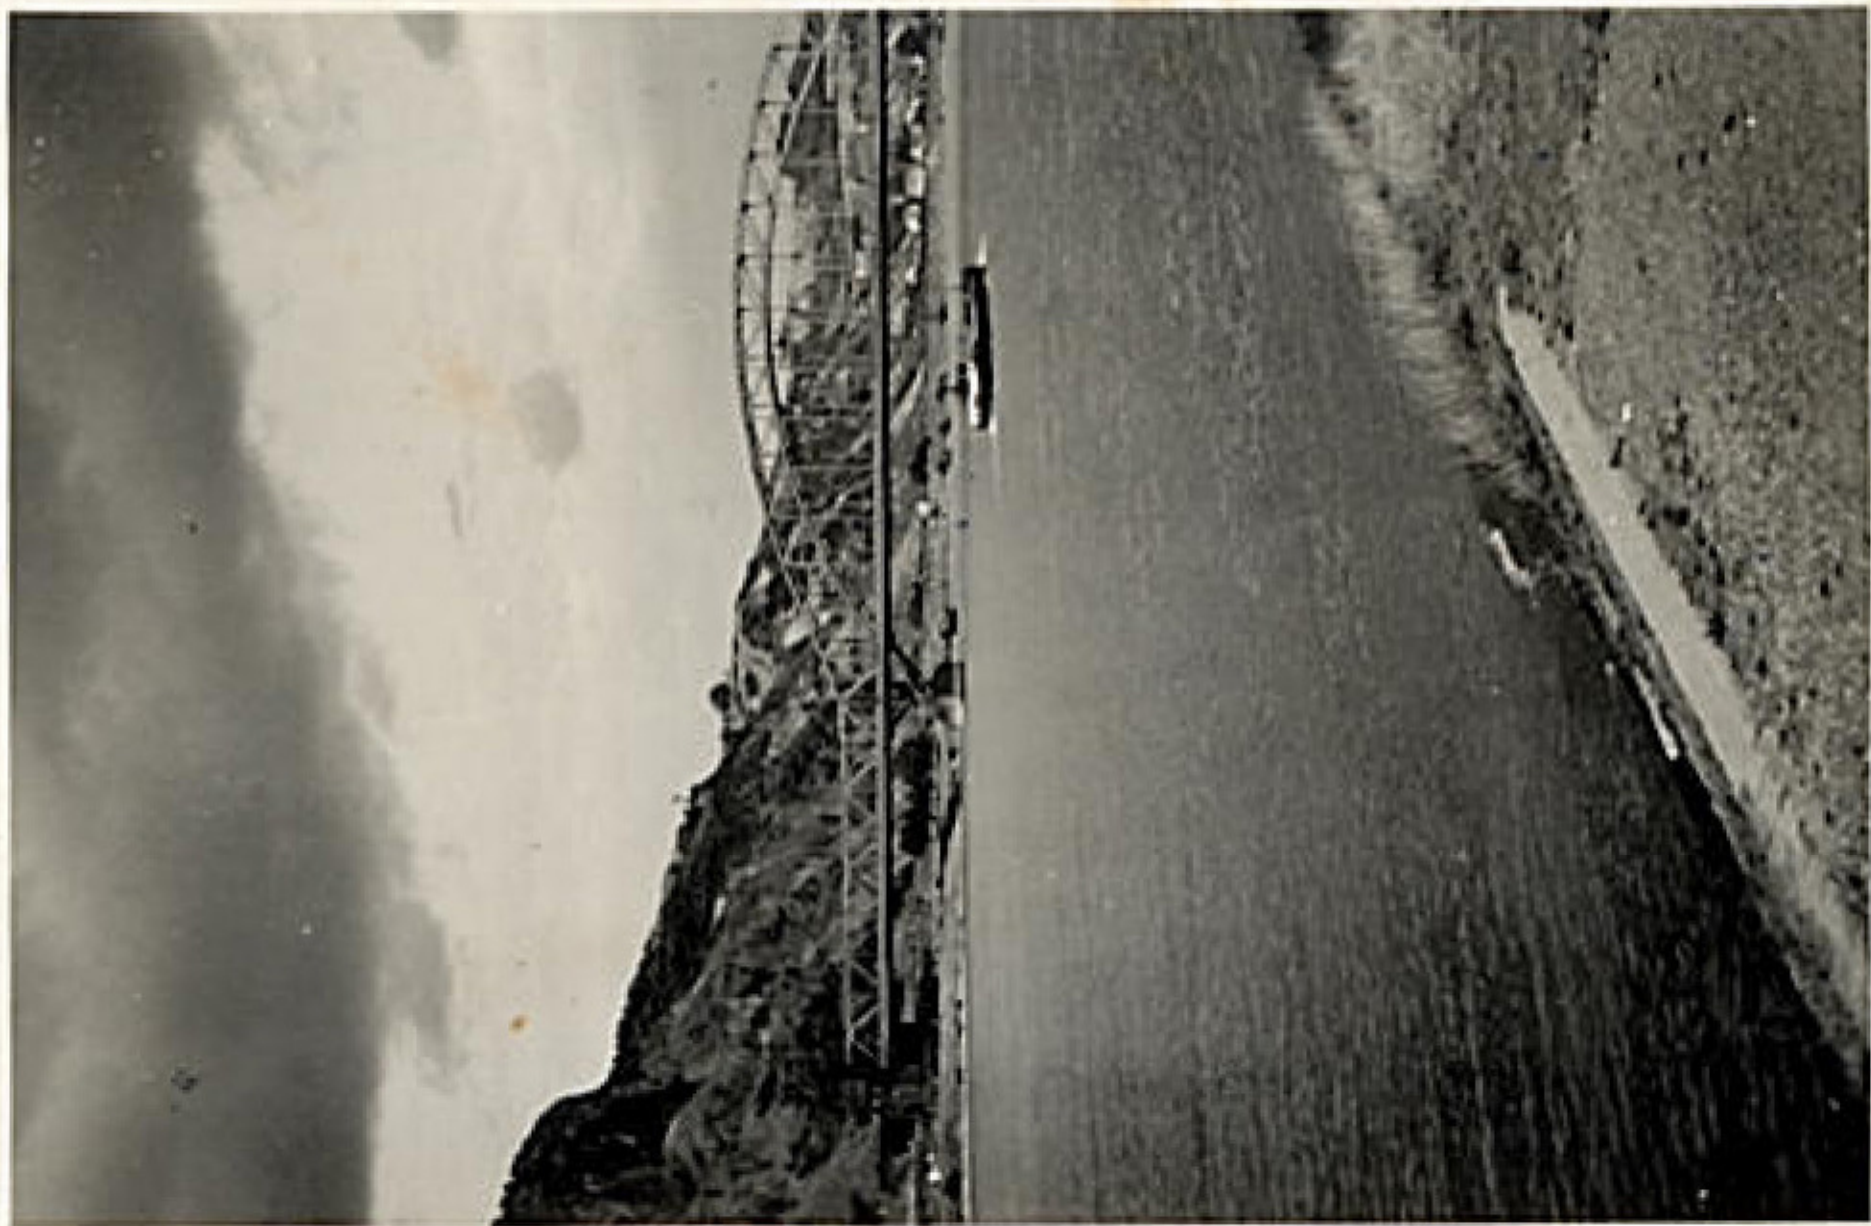

Velox

Velox

On the Rhine R.

A horse on the
right, was hit
in which Mahoney
was killed,

0280

Bronx - N.Y.

On a drunk for
3 days, after his
best buddy got
killed from a
German rebel,
a very good friend
of mine too

Ed. O'Mahoney

KILL E.O. 3/45 MASS.

Battle of F-lack
Hill, on the
Rhine River in
Demagen^{ex}
bombing.

Protected Bridge
Head. Heavy
Shelling and
also Dive Bombing

Mar. 11-1940
TIME 1.15 A.M.

73

My gun section was
right next to this track.
Sgt. Timmons - Indiana
Malone - Ohio
Sgt. Redfof - Ohio.